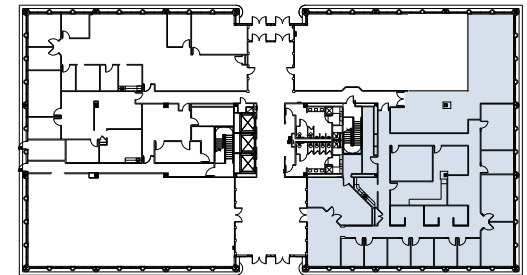

224 Valley Creek Boulevard, Exton, PA 19341

Building	224
Floor	First
Suite	100
Size	6,992 RSF

FOR LEASING INFORMATION

W. Whitney Hunter
Senior Vice President
+1 610 249 2261
whitney.hunter@am.jll.com

Chris Werner
Executive Vice President
+1 610 249 2265
chris.werner@am.jll.com