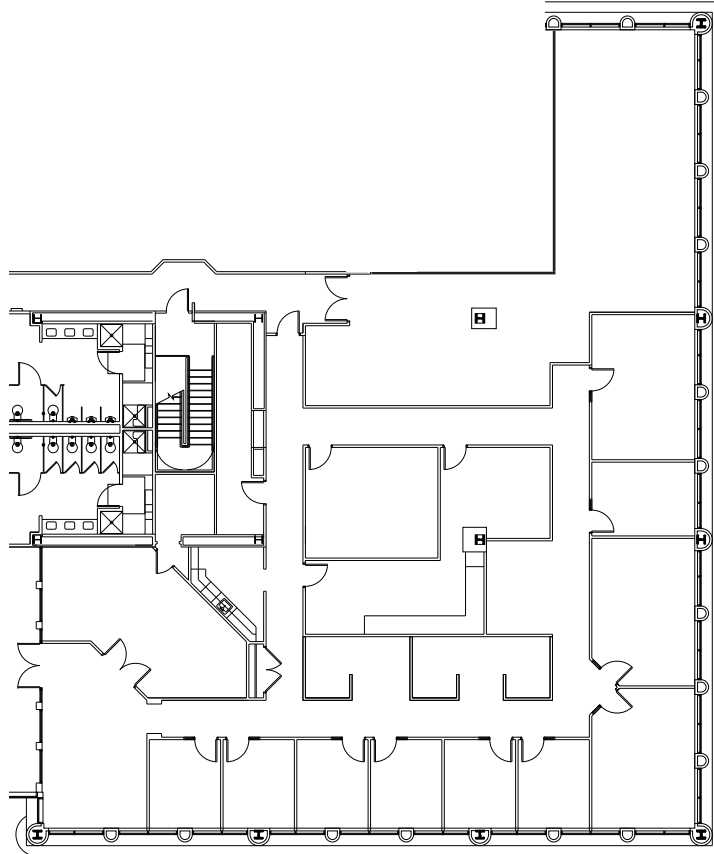

224 Valley Creek Boulevard, Exton, PA 19341

Building	224
Floor	First
Suite	100
Size	6,992 RSF

FOR LEASING INFORMATION

W. Whitney Hunter
Senior Vice President
+1 610 249 2261
whitney.hunter@am.jll.com

Chris Werner
Executive Vice President
+1 610 249 2265
chris.werner@am.jll.com